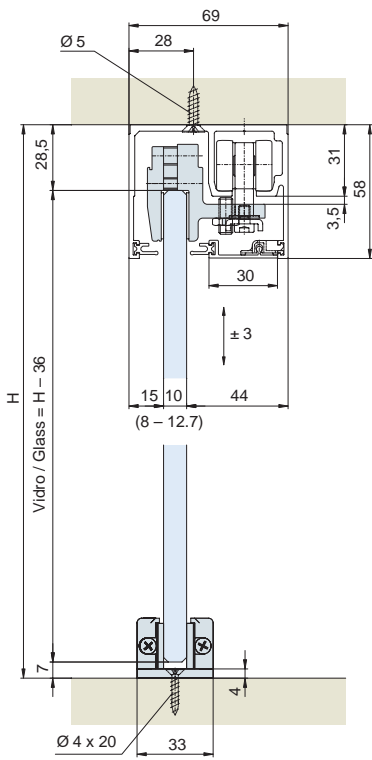

Exemplos de montagem / Mounting examples