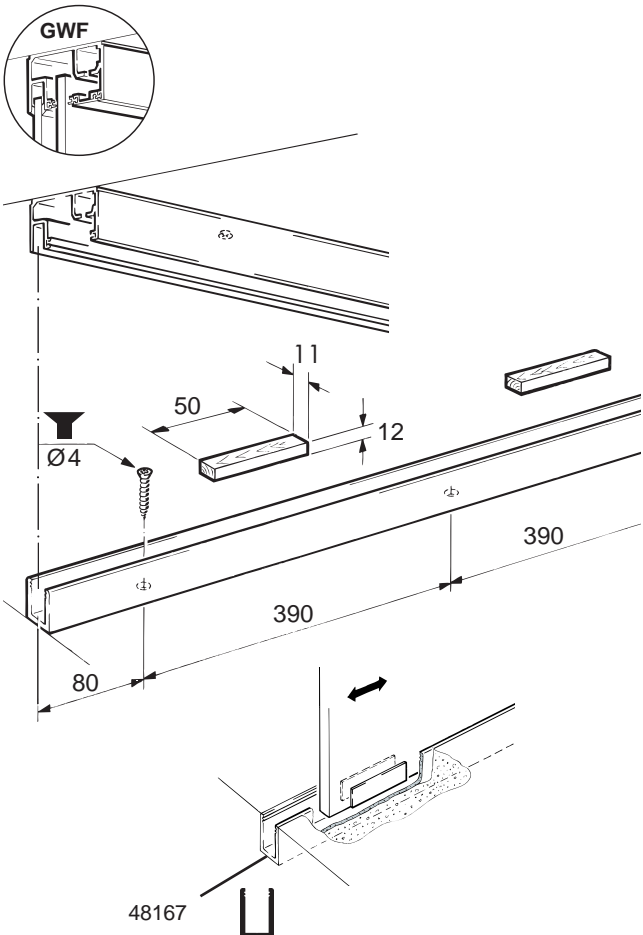

Accessories / Acessórios

Tamanho / Size

Código / Code

Trilho de correr, alumínio anodizado, perfurado

2,5 m

48164-250

Running track aluminium, anodized, pre-drilled

3,5 m

U-shaped guide track aluminium anodized or natural, pre-drilled

6,0 m (natural)

48167N-600

Acabamento base perfil "U" vidro fixo

x 1

48053

Fixing set for fixed glass support profile / U-shaped guide track

Acabamento superior, borracha preta

5,0 m

48168-500

Sealing profile, plastic black, in coils

Vedação vidro fixo, borracha preta

5,0 m

48169-500

Screening seal, black plastic, in rolls

A