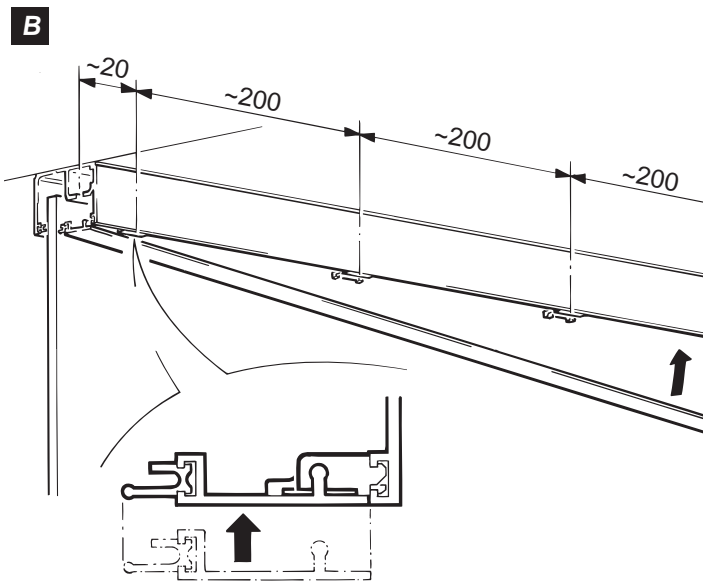

U-shaped guide track aluminium anodized or natural, pre-drilled

6,0 m (natural)

48167N-600

Acabamento base perfil "U" vidro fixo

x 1

48053

Fixing set for fixed glass support profile / U-shaped guide track

Acabamento superior, borracha preta

5,0 m

48168-500

Sealing profile, plastic black, in coils

Vedação vidro fixo, borracha preta

5,0 m

48169-500

Screening seal, black plastic, in rolls

A