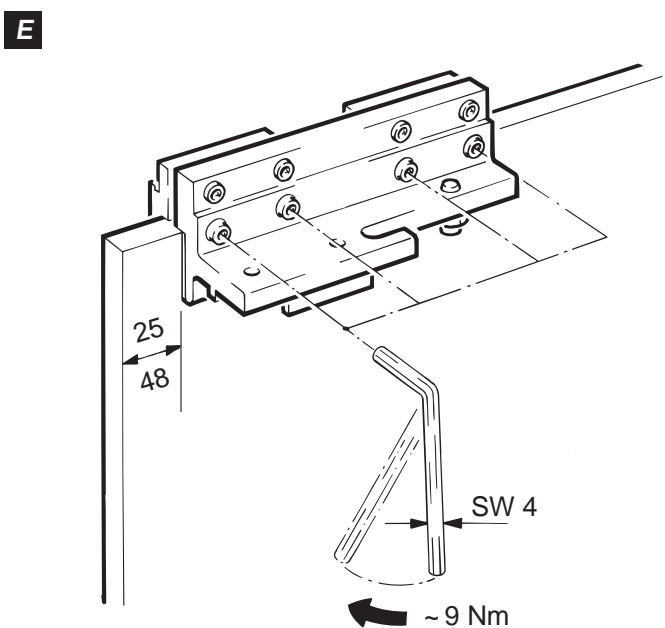

5,0 m

48168-500

Sealing profile, plastic black, in coils

Vedação vidro fixo, borracha preta

5,0 m

48169-500

Screening seal, black plastic, in rolls

A