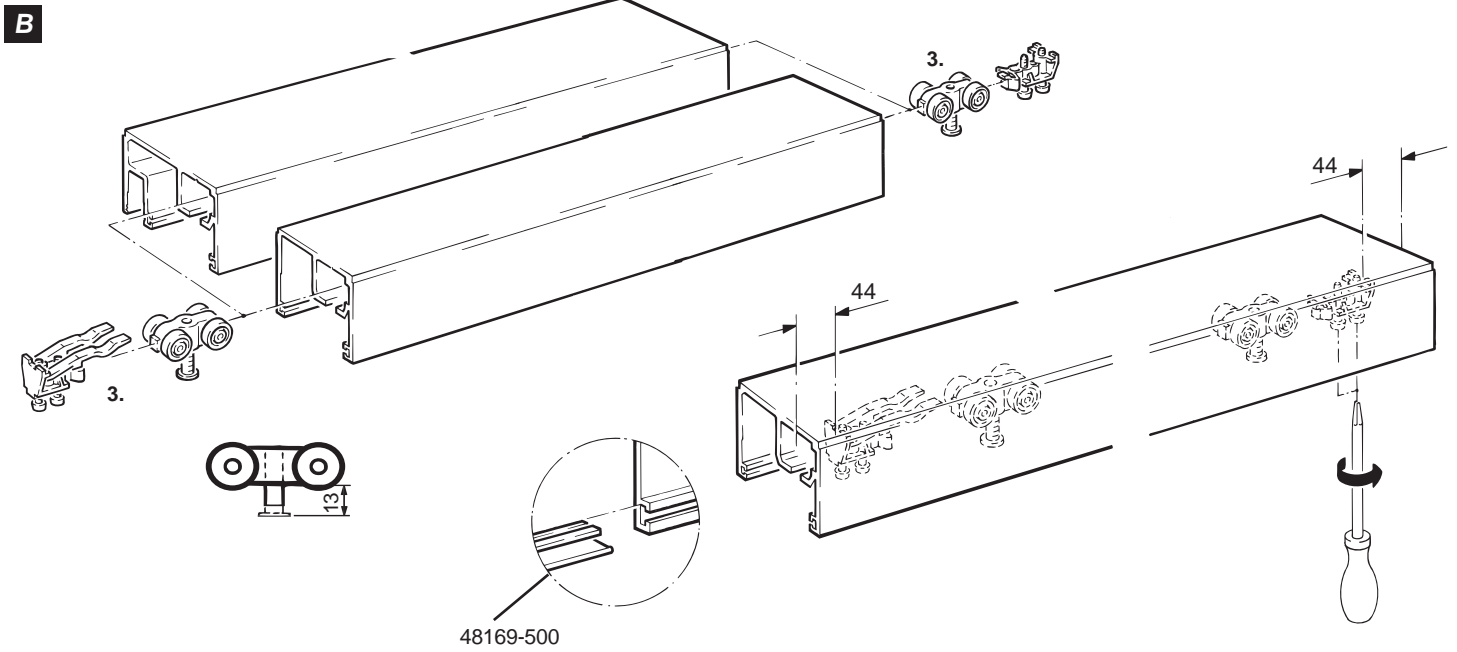

5,0 m

48168-500

Sealing profile, plastic black, in coils

Vedação vidro fixo, borracha preta

5,0 m

48169-500

Screening seal, black plastic, in rolls

A