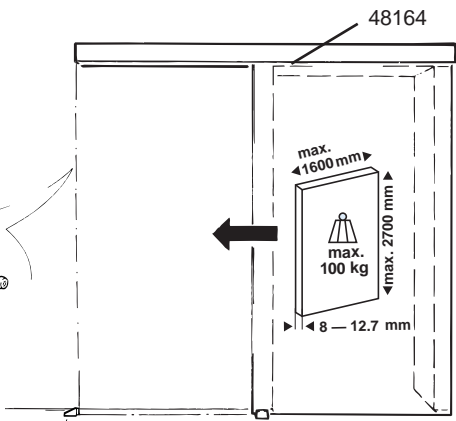

5,0 m

48168-500

Sealing profile, plastic black, in coils

Vedação vidro fixo, borracha preta

5,0 m

48169-500

Screening seal, black plastic, in rolls

A