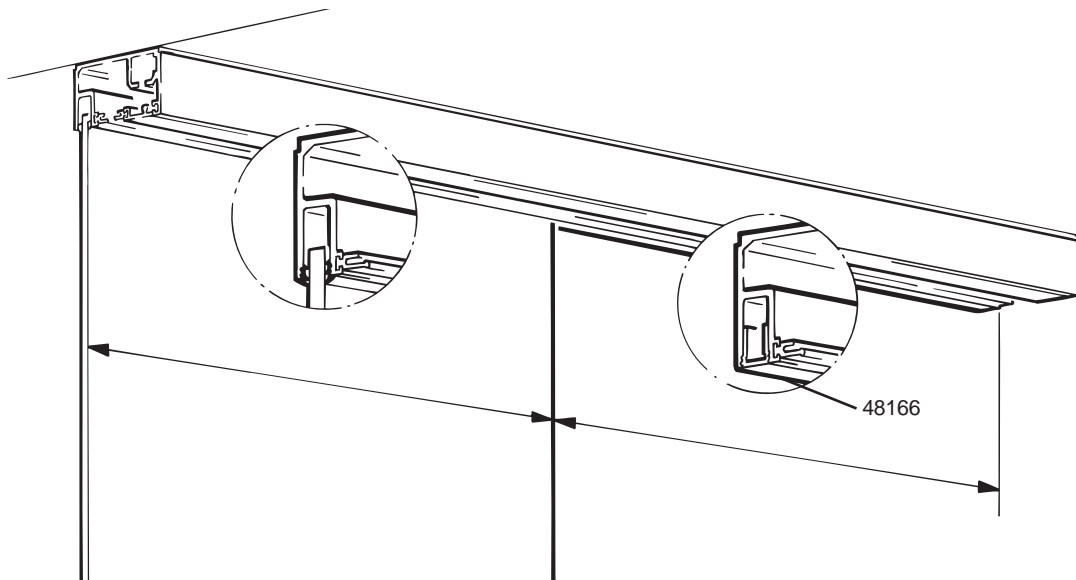

5,0 m

48168-500

Sealing profile, plastic black, in coils

Vedação vidro fixo, borracha preta

5,0 m

48169-500

Screening seal, black plastic, in rolls

A