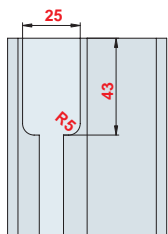

Exemplo de montagem embutido no teto

Mounting example flush with the ceiling

Espaço para colocação do carrinho e do freio
Recess for sliding running gear and stopper in and out