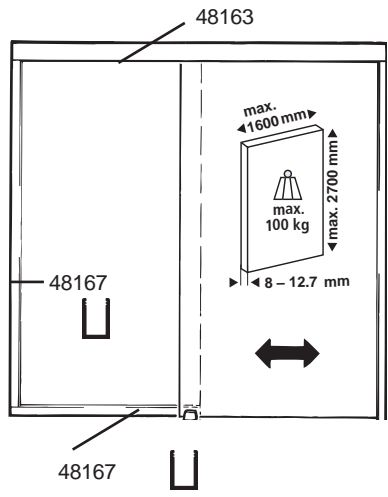

Accessories / Acessórios

Tamanho / Size

Código / Code

Trilho de correr, alumínio anodizado, perfurado

2,5 m

48164-250

Running track aluminium, anodized, pre-drilled

3,5 m

U-shaped guide track aluminium anodized or natural, pre-drilled

6,0 m (natural)

48167N-600

Acabamento base perfil "U" vidro fixo

x 1

48053

Fixing set for fixed glass support profile / U-shaped guide track

Acabamento superior, borracha preta

5,0 m

48168-500

Sealing profile, plastic black, in coils

Vedação vidro fixo, borracha preta

5,0 m

48169-500

Screening seal, black plastic, in rolls

A