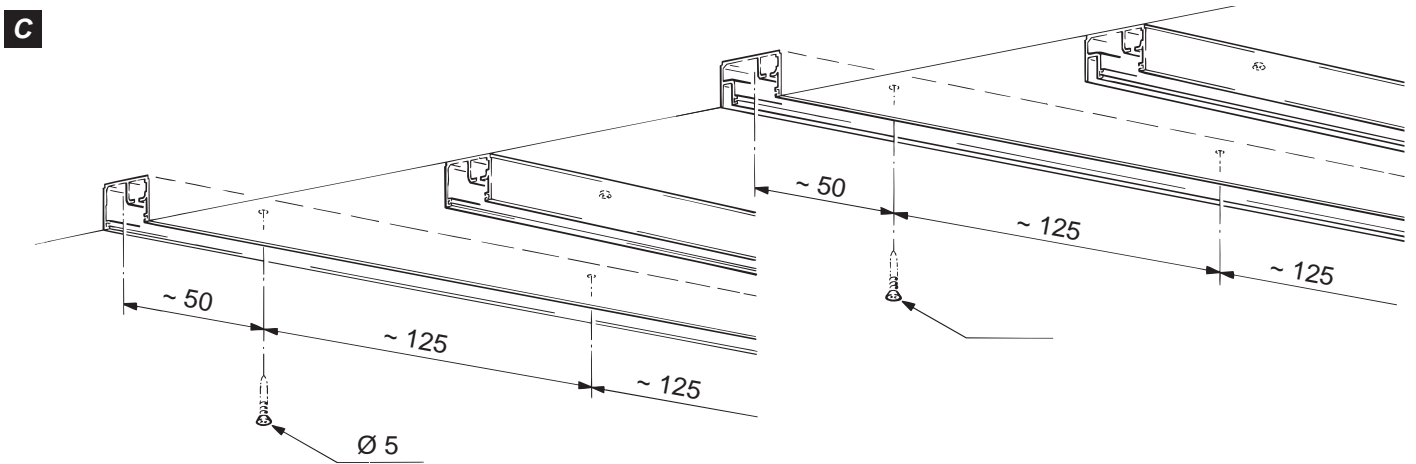

5,0 m

48168-500

Sealing profile, plastic black, in coils

Vedação vidro fixo, borracha preta

5,0 m

48169-500

Screening seal, black plastic, in rolls

A