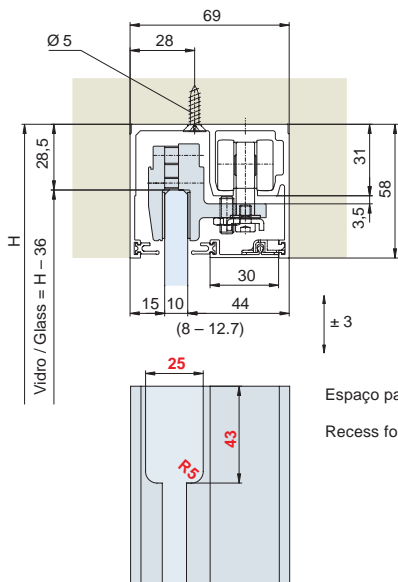

Exemplo de montagem embutido no teto

Mounting example flush with the ceiling

Espaço para colocação do carrinho e do freio
Recess for sliding running gear and stopper in and out