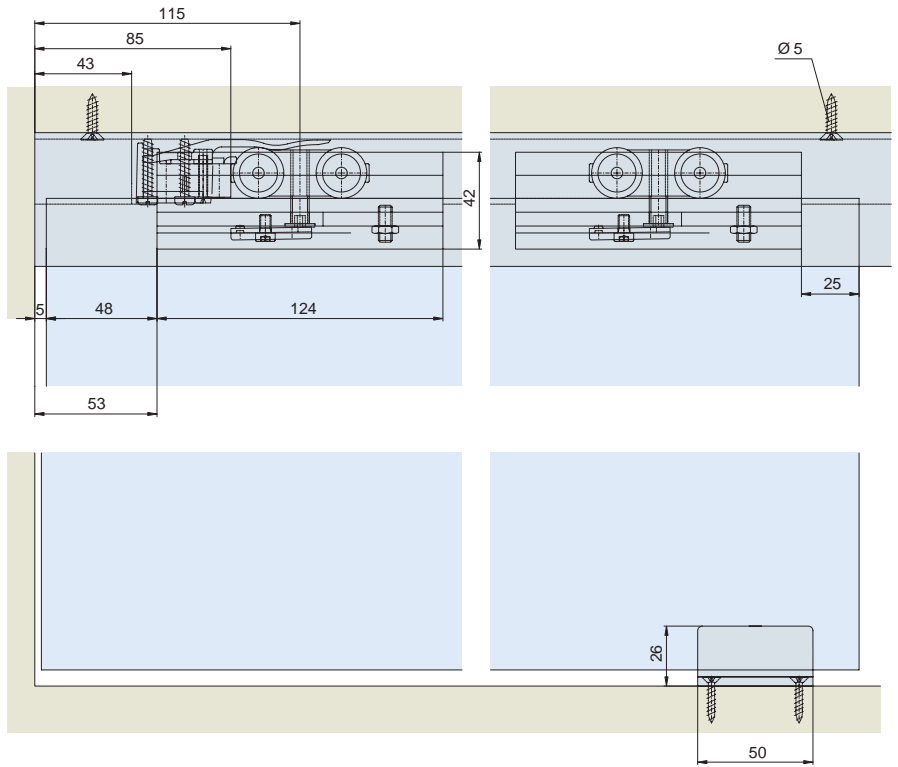

Exemplos de montagem / Mounting examples