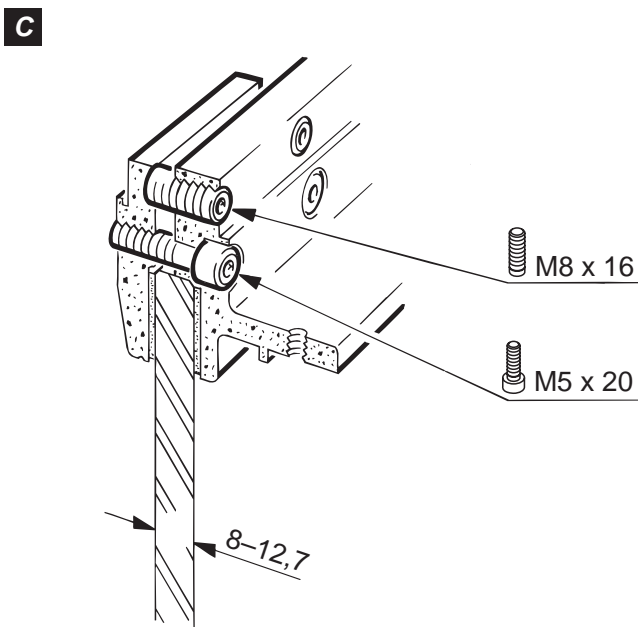

U-shaped guide track aluminium anodized or natural, pre-drilled

6,0 m (natural)

48167N-600

Acabamento base perfil "U" vidro fixo

x 1

48053

Fixing set for fixed glass support profile / U-shaped guide track

Acabamento superior, borracha preta

5,0 m

48168-500

Sealing profile, plastic black, in coils

Vedação vidro fixo, borracha preta

5,0 m

48169-500

Screening seal, black plastic, in rolls

A