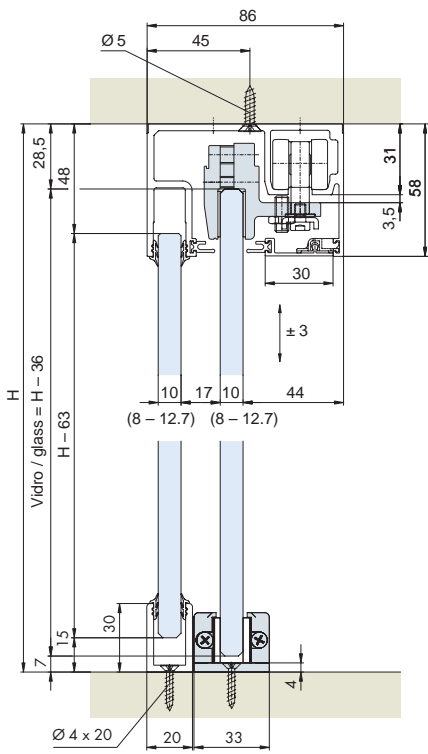

Exemplos de montagem / Mounting examples