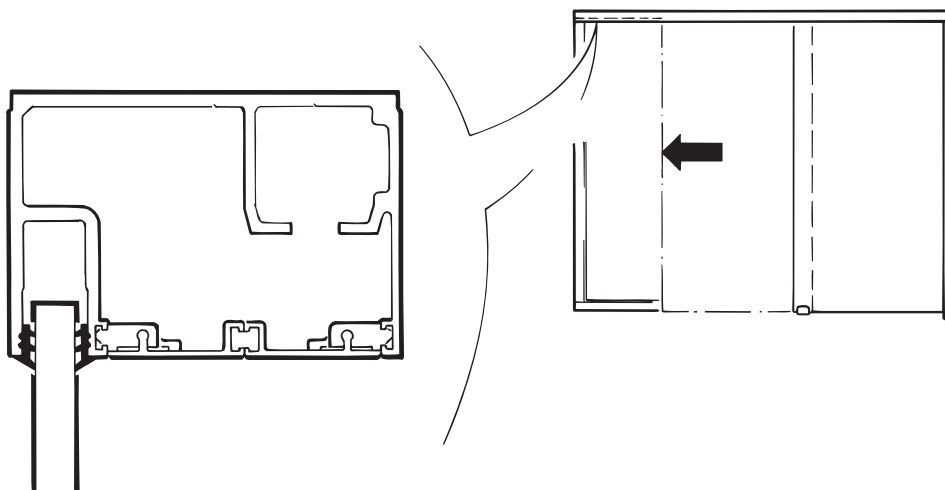

5,0 m

48168-500

Sealing profile, plastic black, in coils

Vedação vidro fixo, borracha preta

5,0 m

48169-500

Screening seal, black plastic, in rolls

A