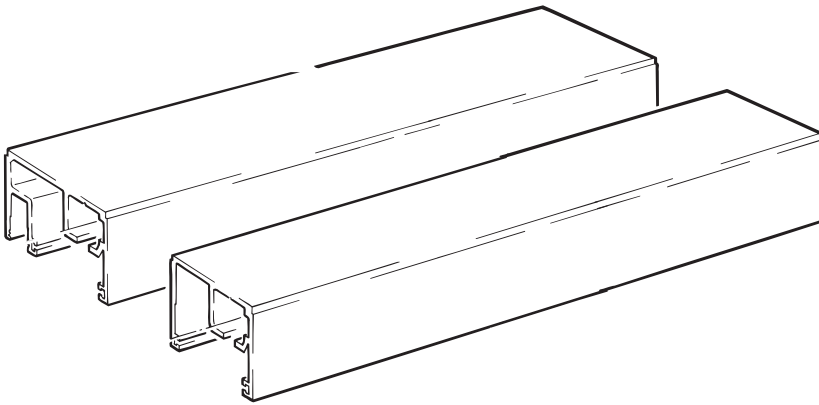

5,0 m

48168-500

Sealing profile, plastic black, in coils

Vedação vidro fixo, borracha preta

5,0 m

48169-500

Screening seal, black plastic, in rolls

A