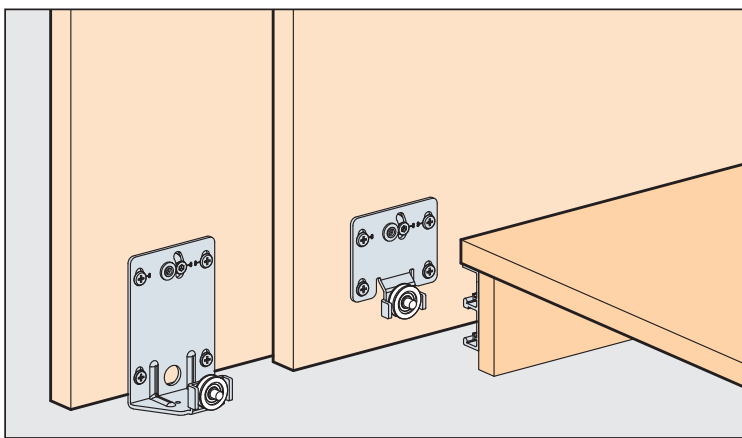

Montageanleitung
Mounting instructions
Instructions de montage

45 H Forslide (FS)

Garnituren / Sets / Garnitures

| 19 MM TÜRSÄRKE 25 MM TÜRSÄRKE | |
|--|--|
| 2 Türen Doors Portes | 19mm 055.3120.072 25mm 055.3120.071 |
|  2x |  2x |
|  2x |  2x |
|  4x |  2x |
|  4x |  1x |
|  4x |  1x |