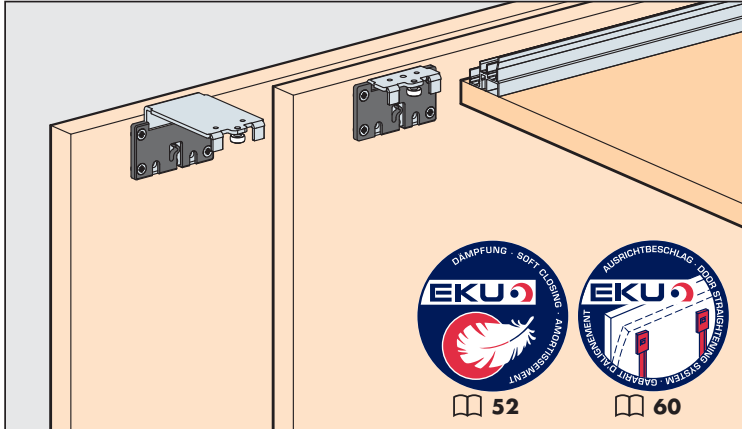

Montageanleitung
Mounting instructions
Instructions de montage

45 H Forslide (FS)

Garnituren / Sets / Garnitures

| 19 MM TÜRSÄRKE 25 MM TÜRSÄRKE | |
|--|--|
| 2 Türen Doors Portes | 19mm 055.3120.072 25mm 055.3120.071 |
|  2x |  2x |
|  2x |  2x |
|  4x |  2x |
|  4x |  1x |
|  4x |  1x |

| 19 MM TÜRSÄRKE 25 MM TÜRSÄRKE | |
|--|--|
| 3 Türen Doors Portes | 19mm 055.3120.074 25mm 055.3120.073 |
|  2x |  4x |
|  4x |  2x |
|  6x |  3x |
|  4x |  4x |
|  4x |  2x |
|  3x |  3x |

Zubehör / Accessories / Accessoires