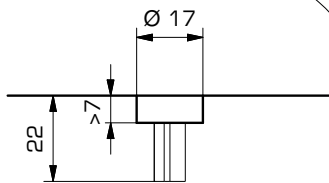

EKU COMBINO® 45 H Mixslide (MS)

G